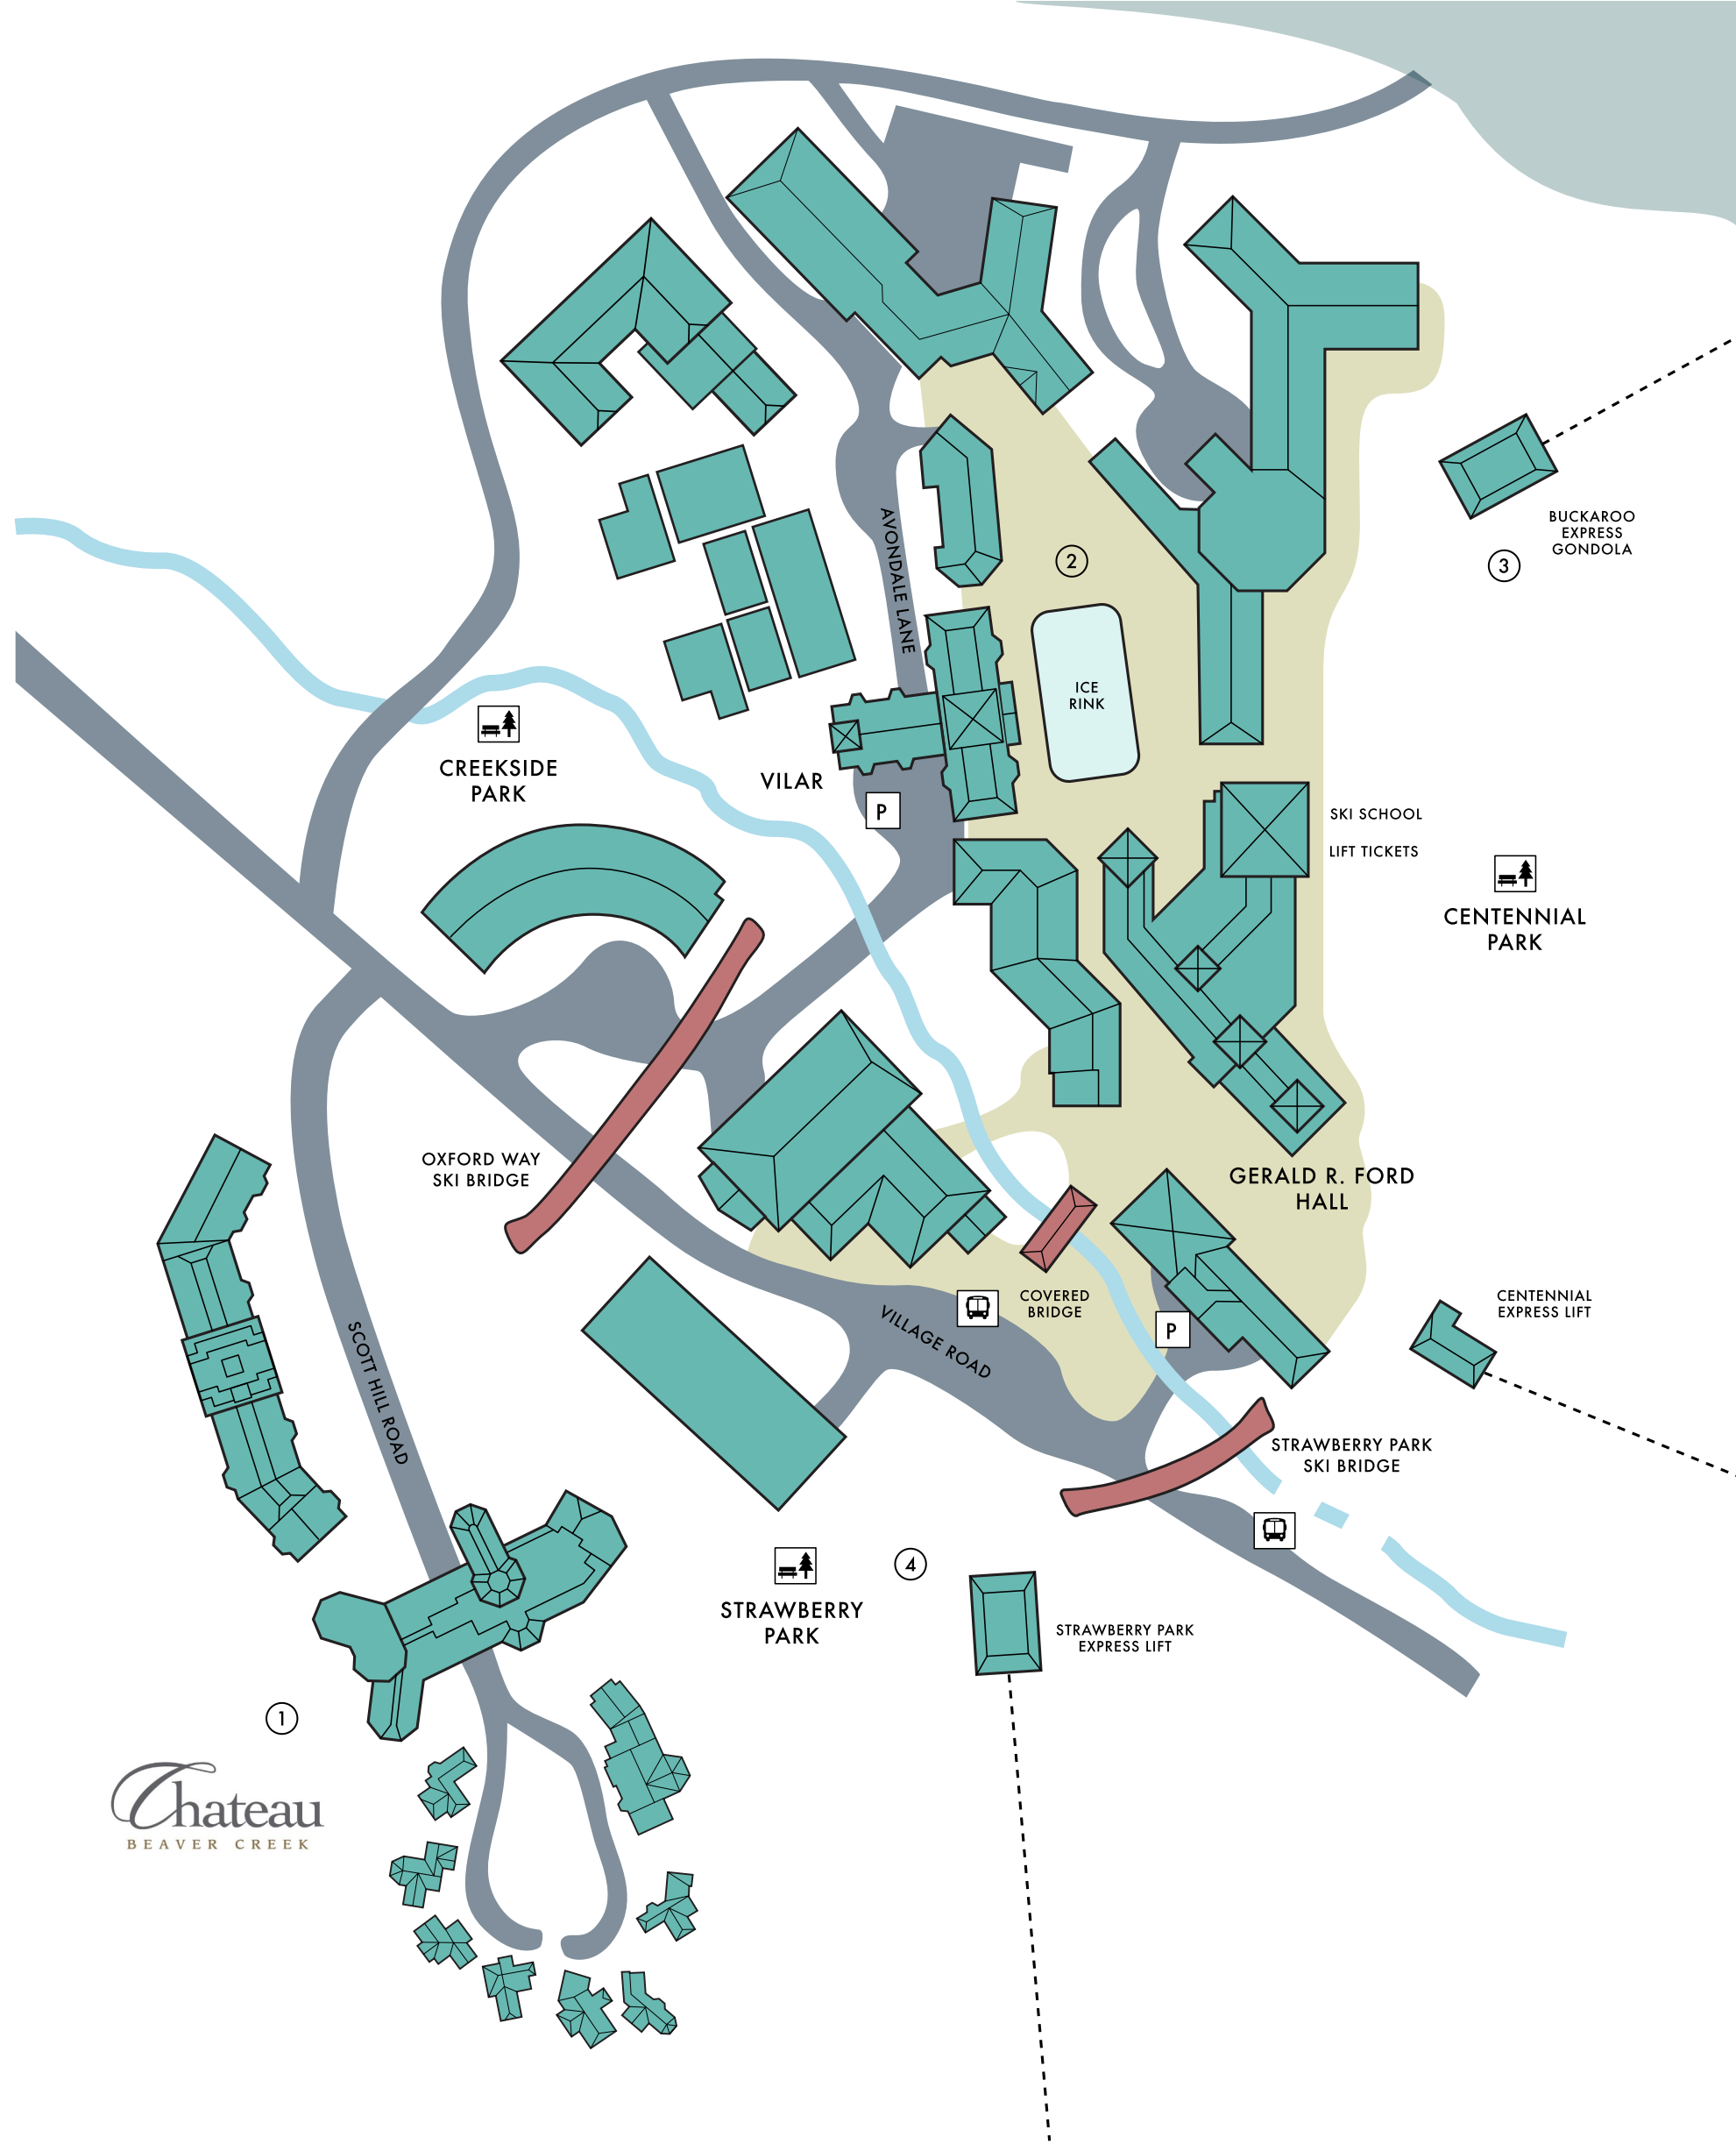

MAP

View

CHATEAU PROPERTY

VILLAGE

1. CHATEAU PROPERTY

2. VILLAGE

Vilar Center
Ice Rink
Covered Bridge
Ski School
Lift Ticketing

3. SKI-LIFTS

Buckaroo Express Gondola
Centennial Express Lift
Strawberry Express Lift

4. PARKS

Centennial Park
Strawberry Park
Creekside Park

Chateau
BEAVER CREEK